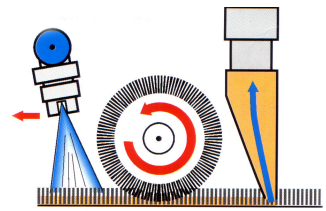

Santoemma Elite

Code:SAN007

Carpet & Hard Floor Scrubber

For ease of operation
machine works forward

Easily converts from
carpet to hard floor scrubber

Only 60 dB noise level

Technical Features:

Tanks	50 litre Solution – 50 litre Waste
Pump	130psi Diaphragm @4.5lpm with Bypass
Triple Fan Vacuum	2750mm H2O lift
Max. Performance	Carpet: 500m ² per hour On Hard Floor: 1500m ² per hour
Noise Level:	60dB
Solution Inj. Nozzles	5
Brush Motor:	100w
Cable Length:	15m
Total weight (Dry):	55kgs
Dimensions:	50 x 86 x 97 (w x l x h)

**Optional plug in hose,
wand & upholstery tool**